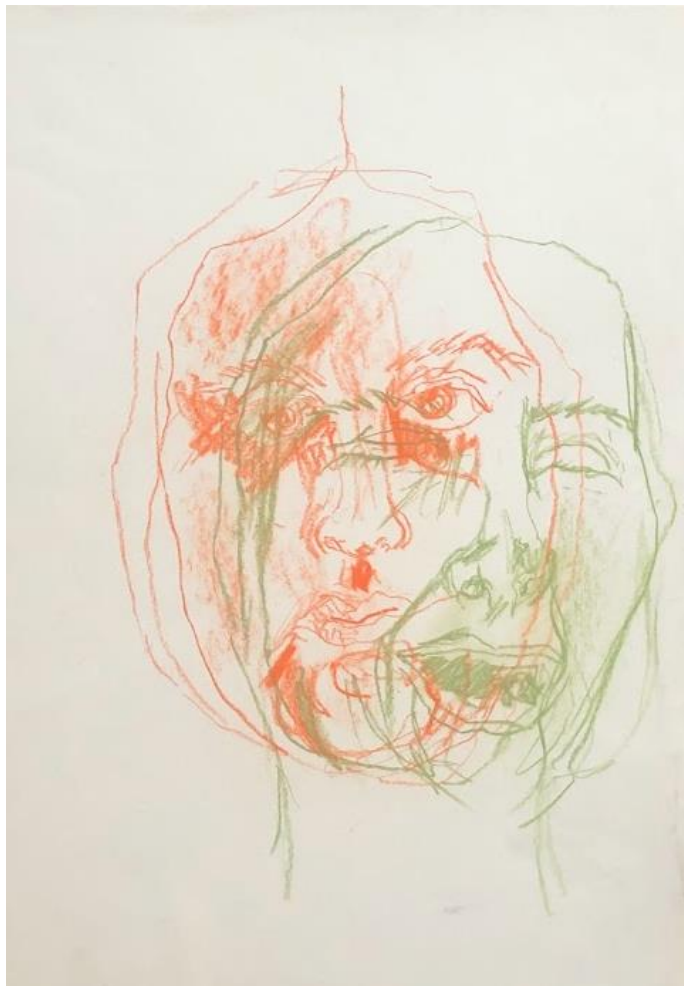

# Dundee portfolio

3D textural fabric circular piece.

Change and stability.

July 2021

Puff binder, acrylic paint, felt, wax melts, leather, plastic, gloves and spray paint.

67cm x 67.5cm

Sketch-book work.  
(leaf cluster observation)  
Change and stability.  
March 2021  
Black ink, white pen and black pen  
A3 Sketchbook

3D Mod Rock painting sand painting and sketchbook page.

Journeys and pathways.

November 2020

Mod Rock, acrylic paint, white and black pen, sand and cardboard and collage.

60.8cm x 84.1cm and A3 sketchbook page.

3D Mod Rock paintings.

Journeys and pathways.

December 2020

Mod Rock, acrylic paint, white and black pen.

38.5cm x 30.2cm(top left)

45cm x 25cm(top right)

15cm x 45cm(bottom right)

Ink figure drawing.  
Journeys and pathways.  
February 2021  
Black ink and water colour paper.  
29.7cm x 42cm

3D Mod Rock painting figure painting.  
Journeys and pathways.  
February 2021  
Mod Rock, acrylic paint, spray paint,  
wall filler and sponge.  
120cm x 250cm

Portraits of me.

Isms, abstract expressionism.