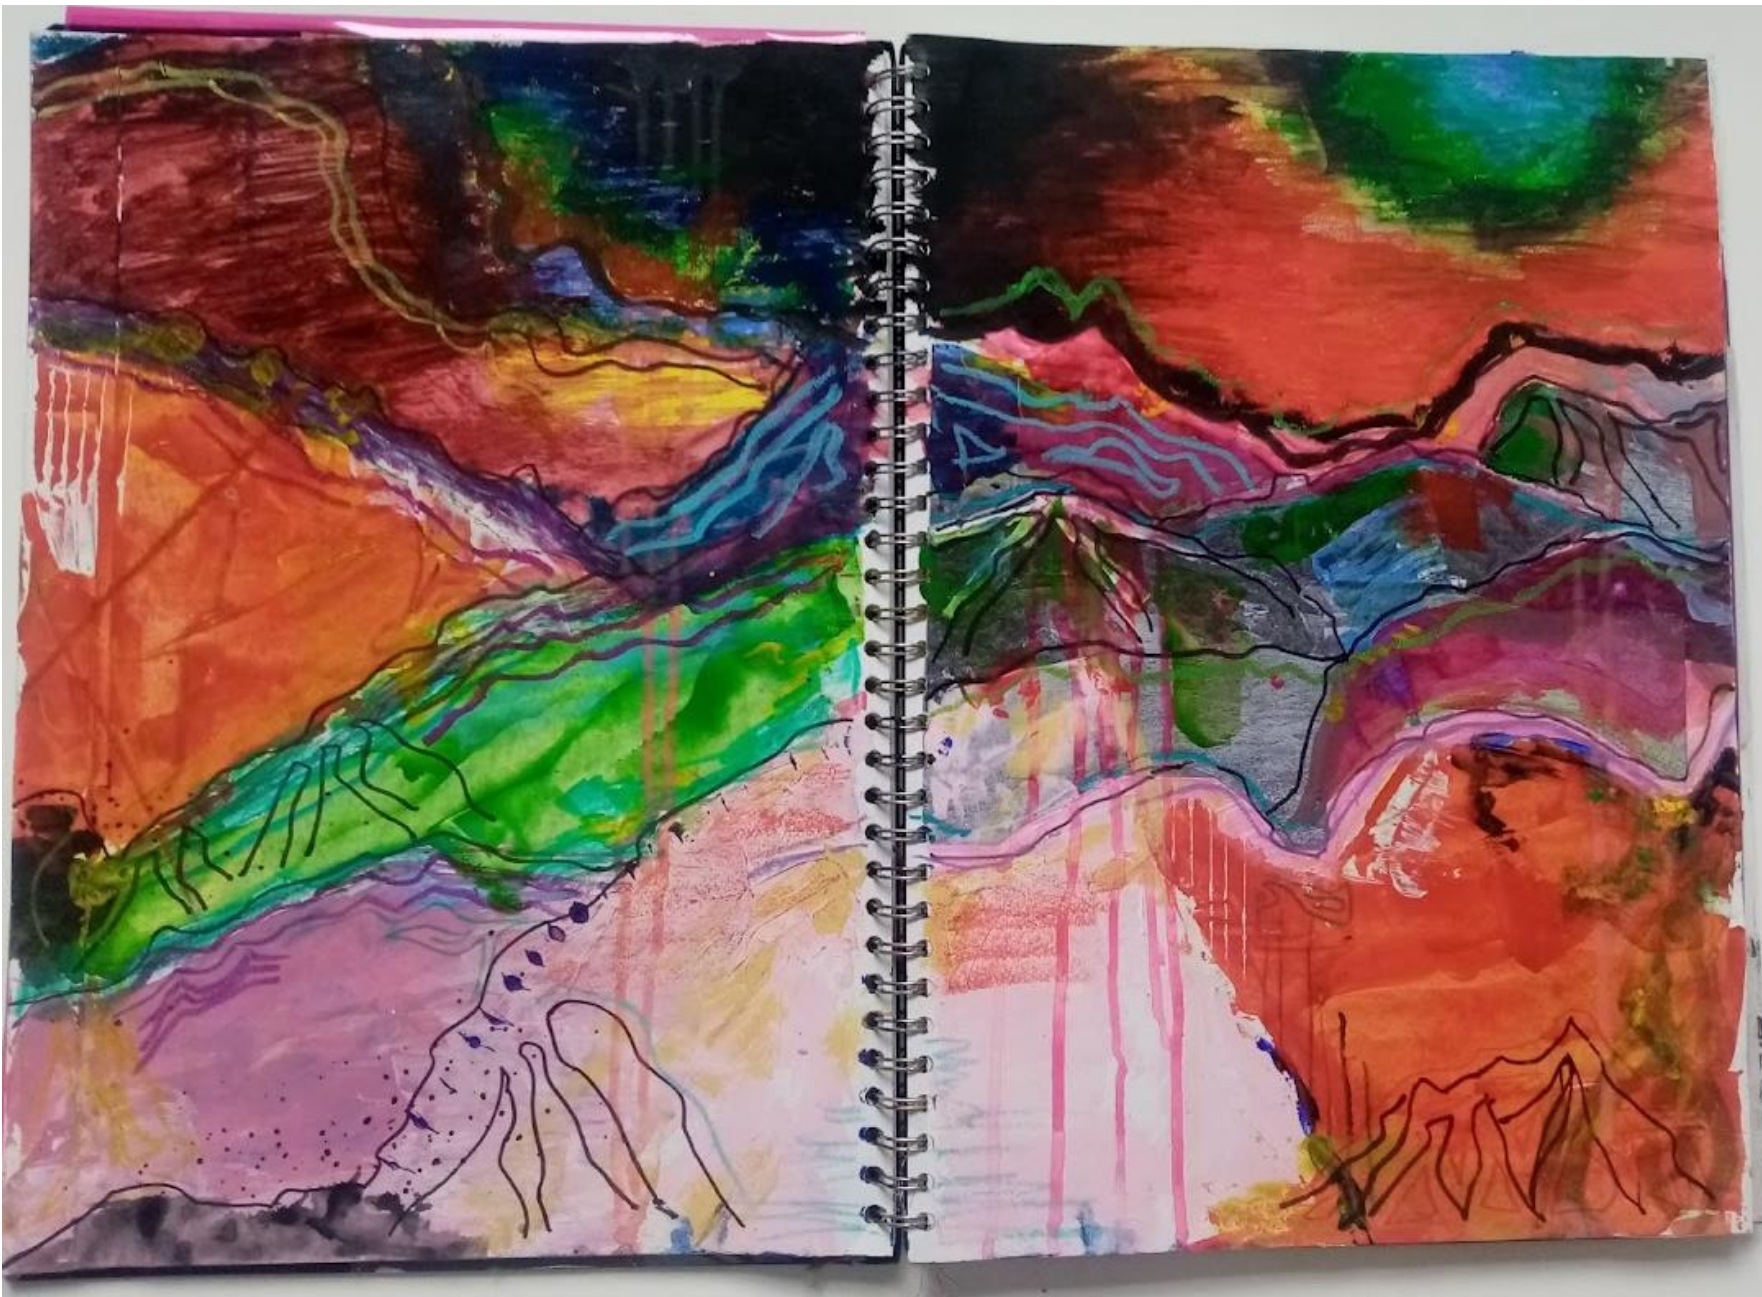

Collaged, mountain range.
(development sketchbook page)
Journeys and pathways.
September 2020
Photocopies, coloured pen, acrylic
paint, oil pastels.
A3 Sketchbook