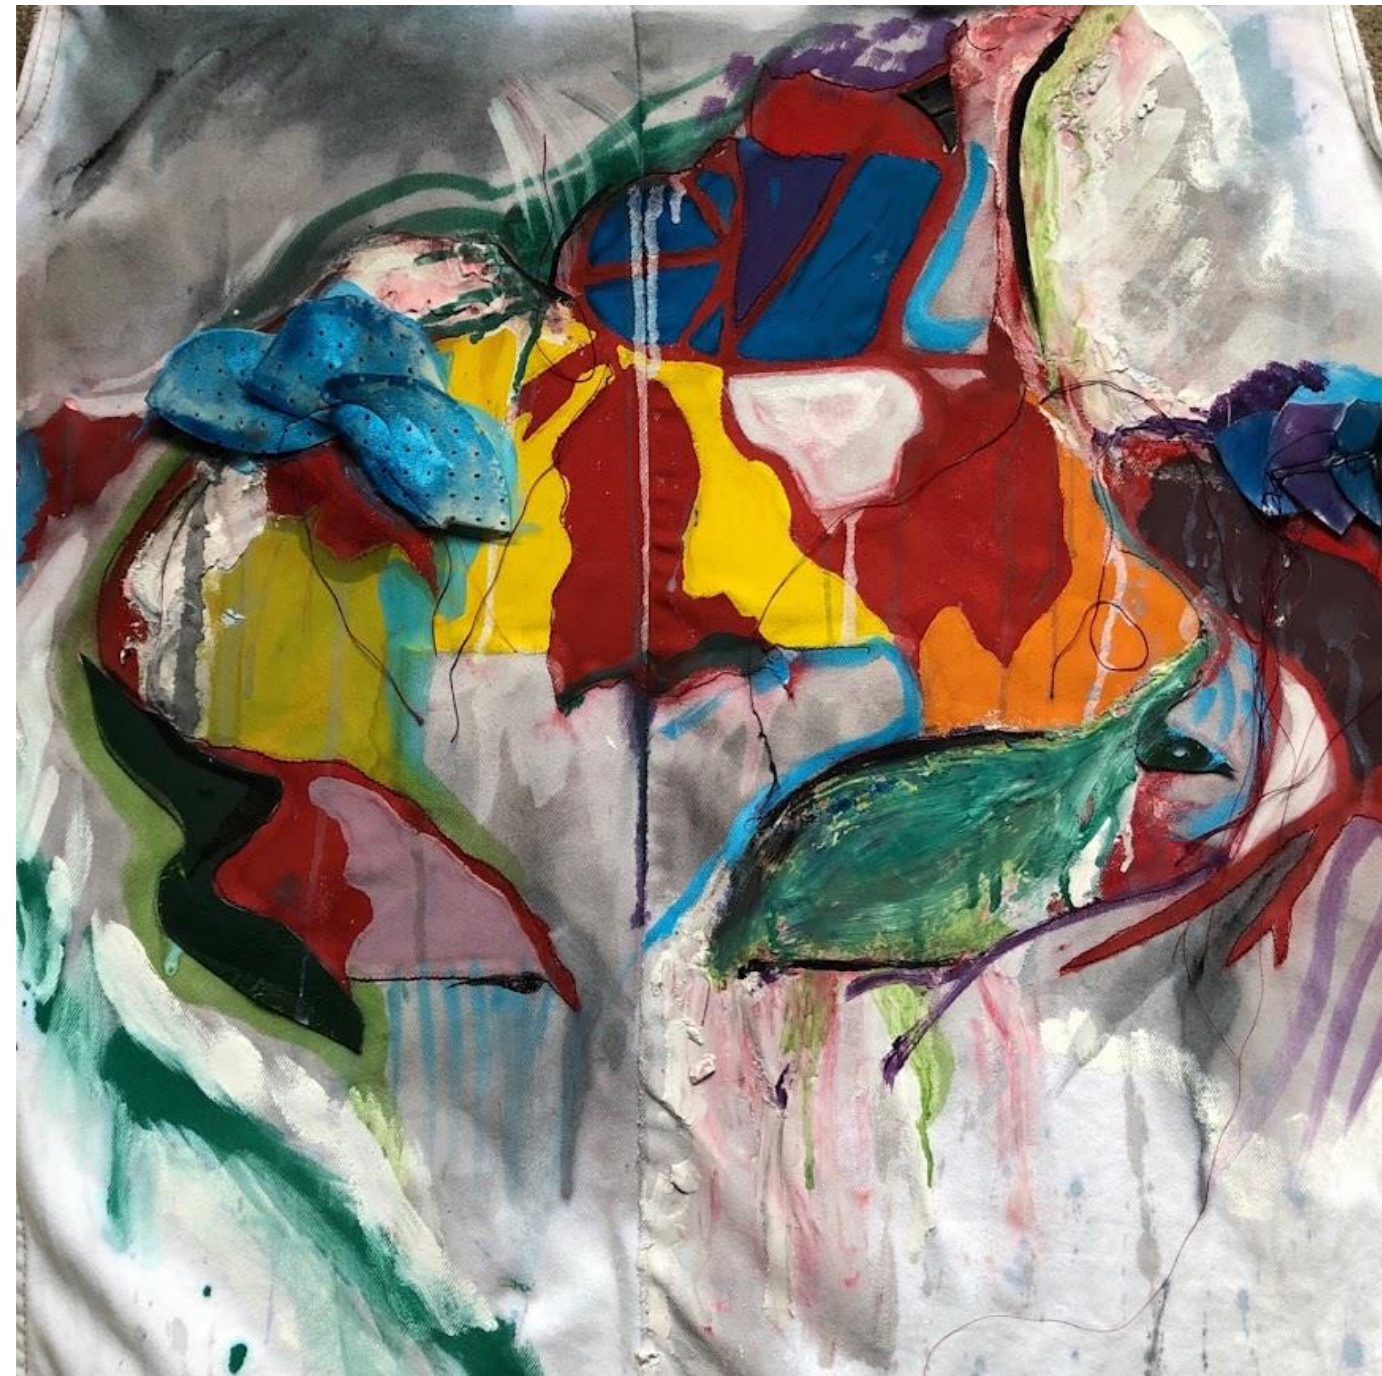

# Dundee portfolio

3D textural fabric circular piece.

Change and stability.

July 2021

Puff binder, acrylic paint, felt, wax melts, leather, plastic, gloves and spray paint.

67cm x 67.5cm

Sketch-book work.  
(leaf cluster observation)  
Change and stability.  
March 2021  
Black ink, white pen and black pen  
A3 Sketchbook

3D textural fabric piece. (Change and stability)  
March 2021  
Wall filler, acrylic paint, leather, thread, gouache and dungaree trousers.  
62cm x 63cm

Fruit observation painting.

Change and stability.