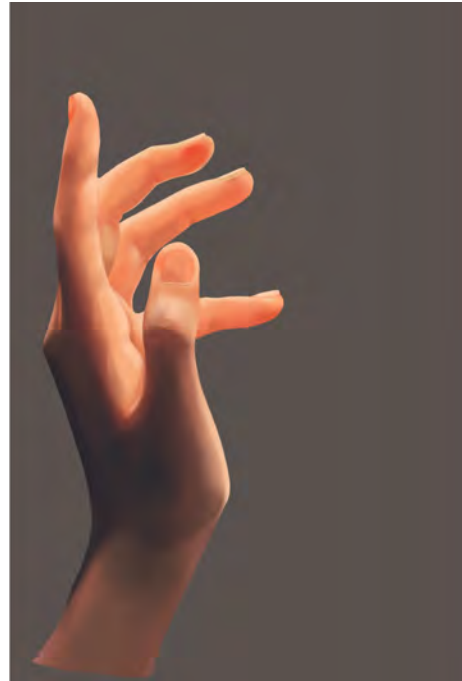

Half size head sculpt with half face-half muscle diagram. Sculpted using oil-based clay

Portrait drawings from
photo reference
Pencil, pastel and
watercolour mix on
paper

Full size head sculpt in water-based clay. References from photos and measurements

Full size head sculpt in water-based clay. References from photos and measurements

Oil on canvas
297mm x 2420 mm

Digital drawings progress from reference photo

Program : procreate on ipad pro 2018

Oil on canvas
297mm x 2420 mm