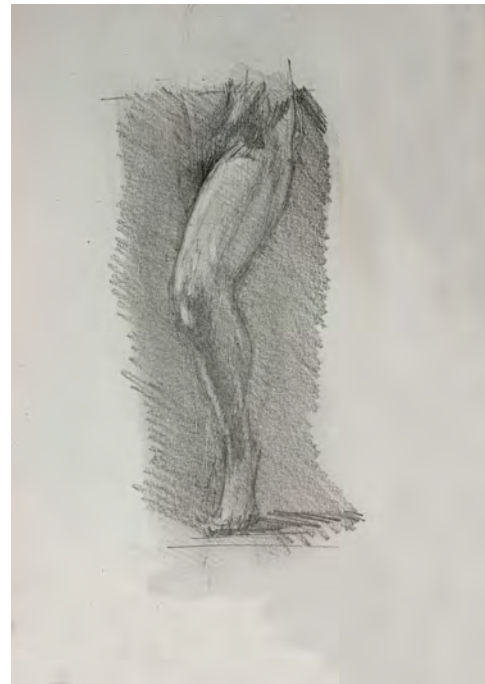

Digital sculpt from
photo references
Program : Zbrush
(2022)

Digital render from
photo references
Program : Zbrush
(2022)

Life drawing
Pencil on paper

Focused drawing
from life or photo
references
Pencil on paper

Half size head sculpt with half face-half muscle diagram. Sculpted using oil-based clay

Portrait drawings from
photo reference
Pencil, pastel and
watercolour mix on
paper

Full size head sculpt in water-based clay. References from photos and measurements

Full size head sculpt in water-based clay. References from photos and measurements

Oil on canvas
297mm x 2420 mm

Digital drawings progress from reference photo

Program : procreate on ipad pro 2018

Oil on canvas
297mm x 2420 mm