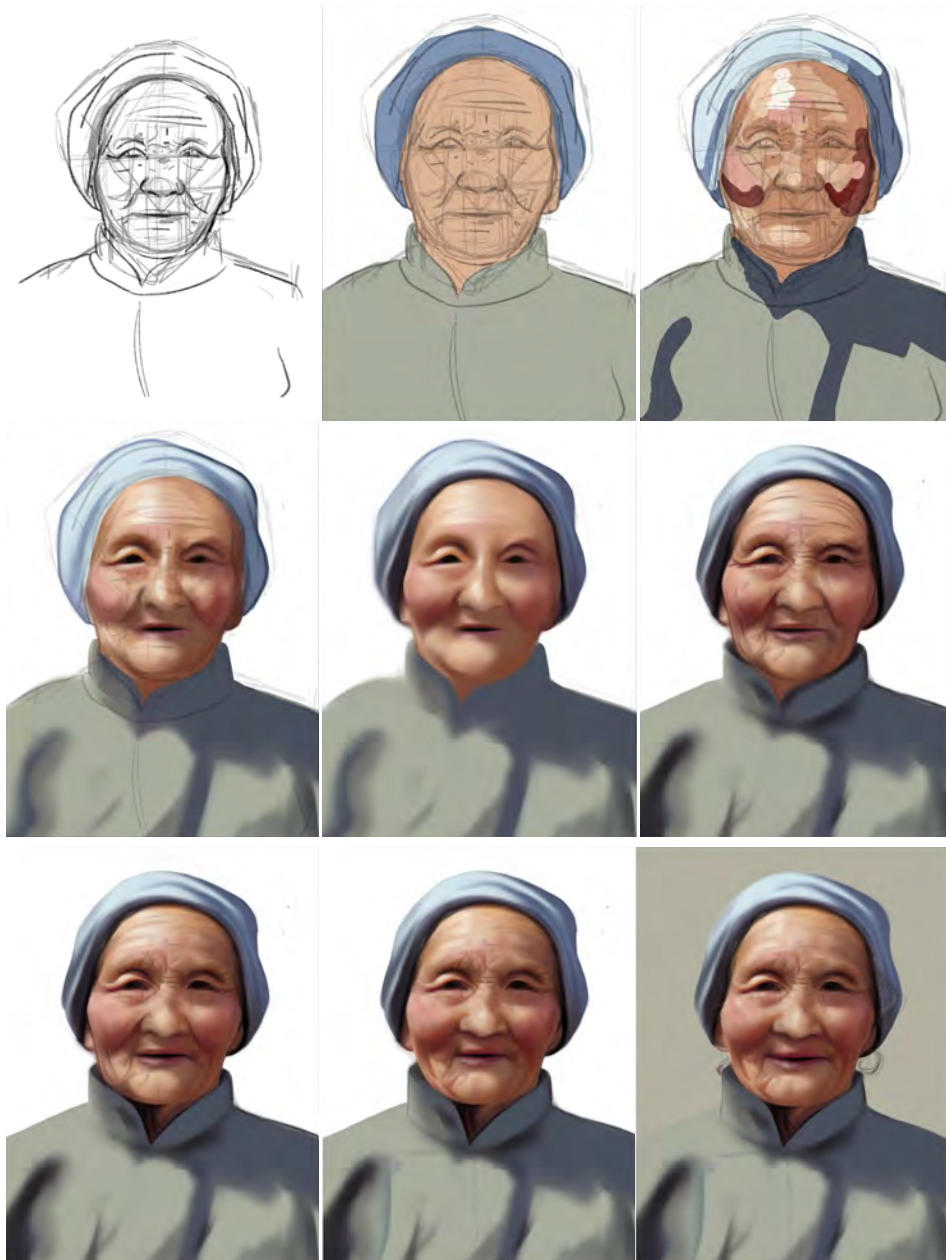

Digital sculpt from
photo references
Program : Zbrush
(2022)

Digital render from
photo references
Program : Zbrush
(2022)

Life drawing
Pencil on paper

Focused drawing
from life or photo
references
Pencil on paper

Half size head sculpt with half face-half muscle diagram. Sculpted using oil-based clay

Portrait drawings from
photo reference
Pencil, pastel and
watercolour mix on
paper

Full size head sculpt in water-based clay. References from photos and measurements

Full size head sculpt in water-based clay. References from photos and measurements

Oil on canvas
297mm x 2420 mm

Digital drawings progress from reference photo

Program : procreate on ipad pro 2018

Oil on canvas
297mm x 2420 mm

Digital painting
From photo references
Drawn in procreate on
iPad pro 2018