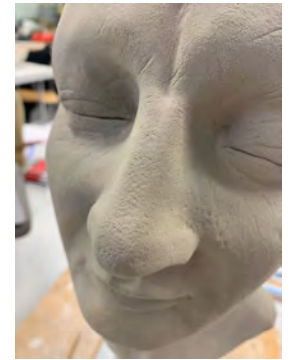

Digital sculpt from
photo references
Program : Zbrush
(2022)

Digital render from
photo references
Program : Zbrush
(2022)

Life drawing
Pencil on paper

Focused drawing
from life or photo
references
Pencil on paper

Half size head sculpt with half face-half muscle diagram. Sculpted using oil-based clay

Portrait drawings from
photo reference
Pencil, pastel and
watercolour mix on
paper

Full size head sculpt in water-based clay. References from photos and measurements

Full size head sculpt in water-based clay. References from photos and measurements

Oil on canvas
297mm x 2420 mm

Digital drawings progress from reference photo

Program : procreate on ipad pro 2018

Oil on canvas
297mm x 2420 mm