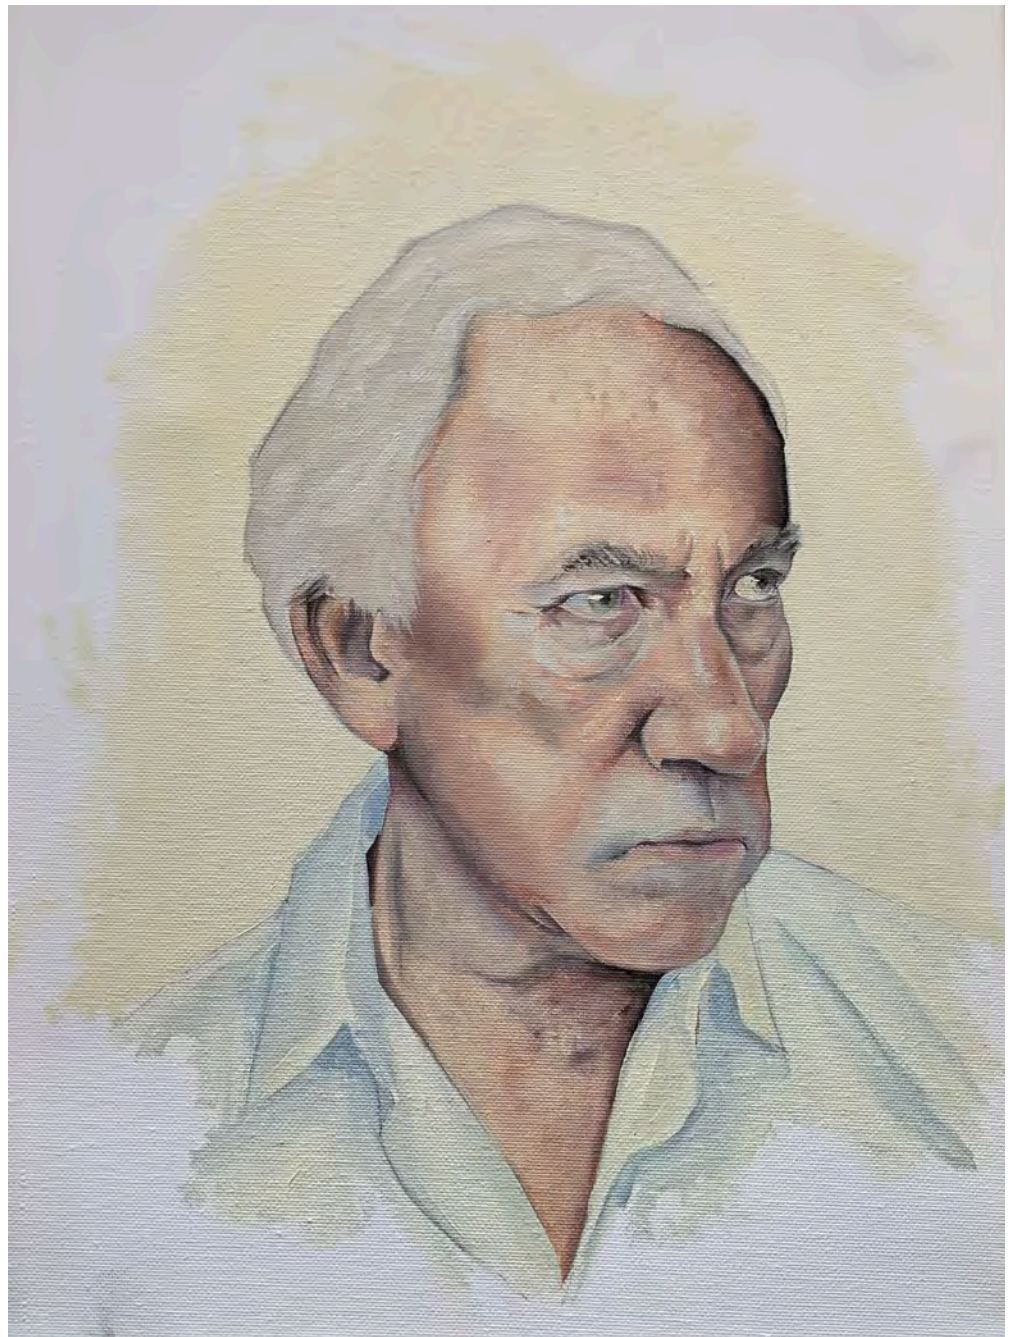

Digital sculpt from
photo references
Program : Zbrush
(2022)

Digital render from
photo references
Program : Zbrush
(2022)

Life drawing
Pencil on paper

Focused drawing
from life or photo
references
Pencil on paper

Half size head sculpt with half face-half muscle diagram. Sculpted using oil-based clay

Portrait drawings from
photo reference
Pencil, pastel and
watercolour mix on
paper

Full size head sculpt in water-based clay. References from photos and measurements

Full size head sculpt in water-based clay. References from photos and measurements

Oil on canvas
297mm x 2420 mm

Digital drawings progress from reference photo

Program : procreate on ipad pro 2018

Oil on canvas
297mm x 2420 mm

Digital painting
From photo references
Drawn in procreate on
iPad pro 2018