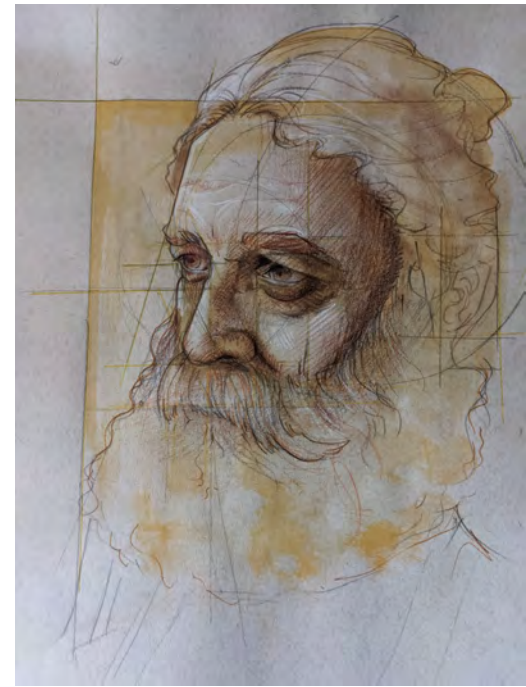

Digital sculpt from
photo references
Program : Zbrush
(2022)

Digital render from
photo references
Program : Zbrush
(2022)

Life drawing
Pencil on paper

Focused drawing
from life or photo
references
Pencil on paper

Half size head sculpt with half face-half muscle diagram. Sculpted using oil-based clay

Portrait drawings from
photo reference
Pencil, pastel and
watercolour mix on
paper

Full size head sculpt in water-based clay. References from photos and measurements

Full size head sculpt in water-based clay. References from photos and measurements

Oil on canvas
297mm x 2420 mm

Digital drawings progress from reference photo

Program : procreate on ipad pro 2018

Oil on canvas
297mm x 2420 mm