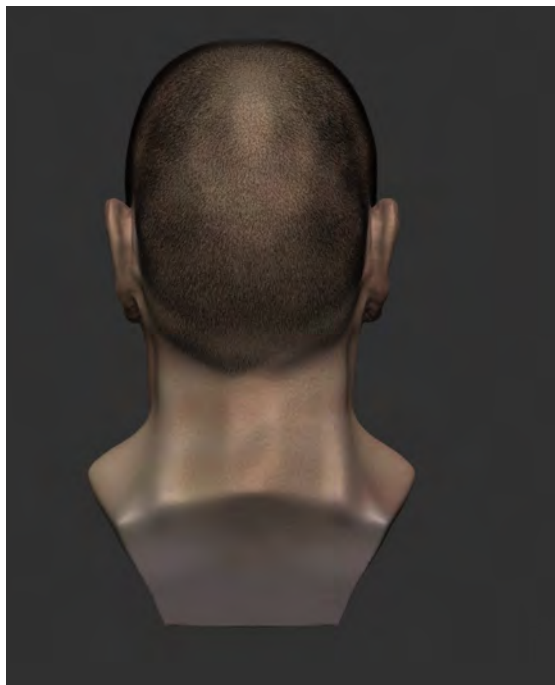

Digital sculpt from
photo references
Program : Zbrush
(2022)

Digital render from
photo references
Program : Zbrush
(2022)

Life drawing
Pencil on paper

Focused drawing
from life or photo
references
Pencil on paper

Half size head sculpt with half face-half muscle diagram. Sculpted using oil-based clay

Portrait drawings from
photo reference
Pencil, pastel and
watercolour mix on
paper

Full size head sculpt in water-based clay. References from photos and measurements

Full size head sculpt in water-based clay. References from photos and measurements

Oil on canvas
297mm x 2420 mm

Digital drawings progress from reference photo

Program : procreate on ipad pro 2018

Oil on canvas
297mm x 2420 mm