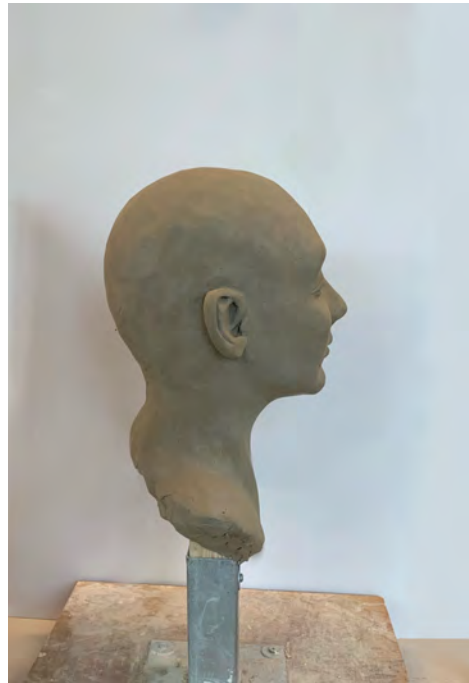

Digital sculpt from
photo references
Program : Zbrush
(2022)

Digital render from
photo references
Program : Zbrush
(2022)

Life drawing
Pencil on paper

Focused drawing
from life or photo
references
Pencil on paper

Half size head sculpt with half face-half muscle diagram. Sculpted using oil-based clay

Portrait drawings from
photo reference
Pencil, pastel and
watercolour mix on
paper

Full size head sculpt in water-based clay. References from photos and measurements

Full size head sculpt in water-based clay. References from photos and measurements

Oil on canvas
297mm x 2420 mm

Digital drawings progress from reference photo

Program : procreate on ipad pro 2018

Oil on canvas
297mm x 2420 mm