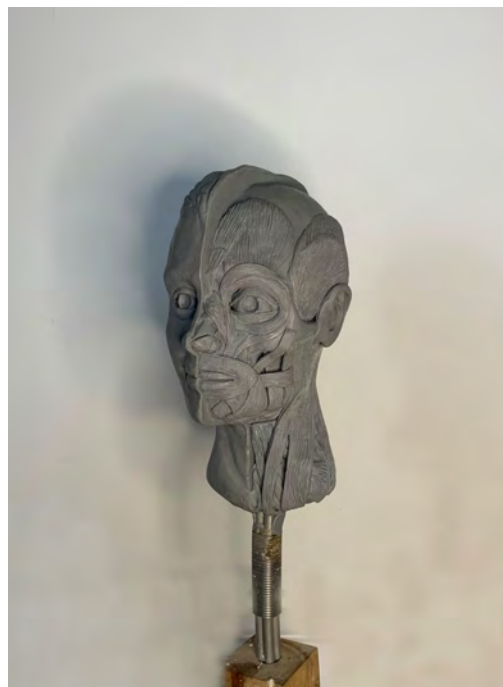

Digital sculpt from
photo references
Program : Zbrush
(2022)

Digital render from
photo references
Program : Zbrush
(2022)

Life drawing
Pencil on paper

Focused drawing
from life or photo
references
Pencil on paper

Half size head sculpt with half face-half muscle diagram. Sculpted using oil-based clay

Portrait drawings from
photo reference
Pencil, pastel and
watercolour mix on
paper

Full size head sculpt in water-based clay. References from photos and measurements

Full size head sculpt in water-based clay. References from photos and measurements

Oil on canvas
297mm x 2420 mm

Digital drawings progress from reference photo

Program : procreate on ipad pro 2018

Oil on canvas
297mm x 2420 mm