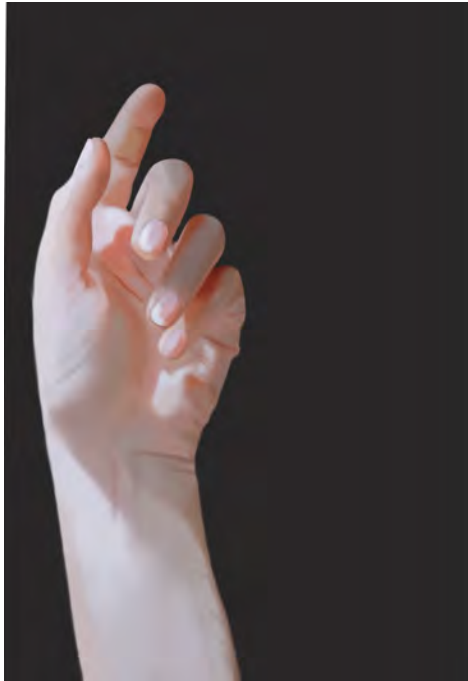

Half size head sculpt with half face-half muscle diagram. Sculpted using oil-based clay

Portrait drawings from
photo reference
Pencil, pastel and
watercolour mix on
paper

Full size head sculpt in water-based clay. References from photos and measurements

Full size head sculpt in water-based clay. References from photos and measurements

Oil on canvas
297mm x 2420 mm

Digital drawings progress from reference photo

Program : procreate on ipad pro 2018

Oil on canvas
297mm x 2420 mm